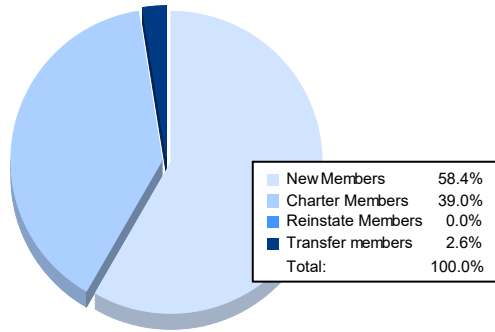

Year	New Clubs	Dropped Clubs	Gain/ Loss Clubs	New Members	Charter Members	Reinstate Members	Transfer Members	Total Member Added	Total Members Dropped	Gain/ Loss Members
2016-2017	0	2	-2	33	1	0	0	34	71	-37
2017-2018	0	1	-1	33	17	1	0	51	87	-36
2018-2019	1	2	-1	41	20	0	0	61	63	-2
2019-2020	0	0	0	49	3	1	0	53	66	-13
2020-2021	1	1	0	45	30	0	2	77	46	31
<b>Average</b>	<b>0</b>	<b>1</b>	<b>-1</b>	<b>40</b>	<b>14</b>	<b>0</b>	<b>0</b>	<b>55</b>	<b>67</b>	<b>-11</b>

### Membership Composition June 2021 Cumulative