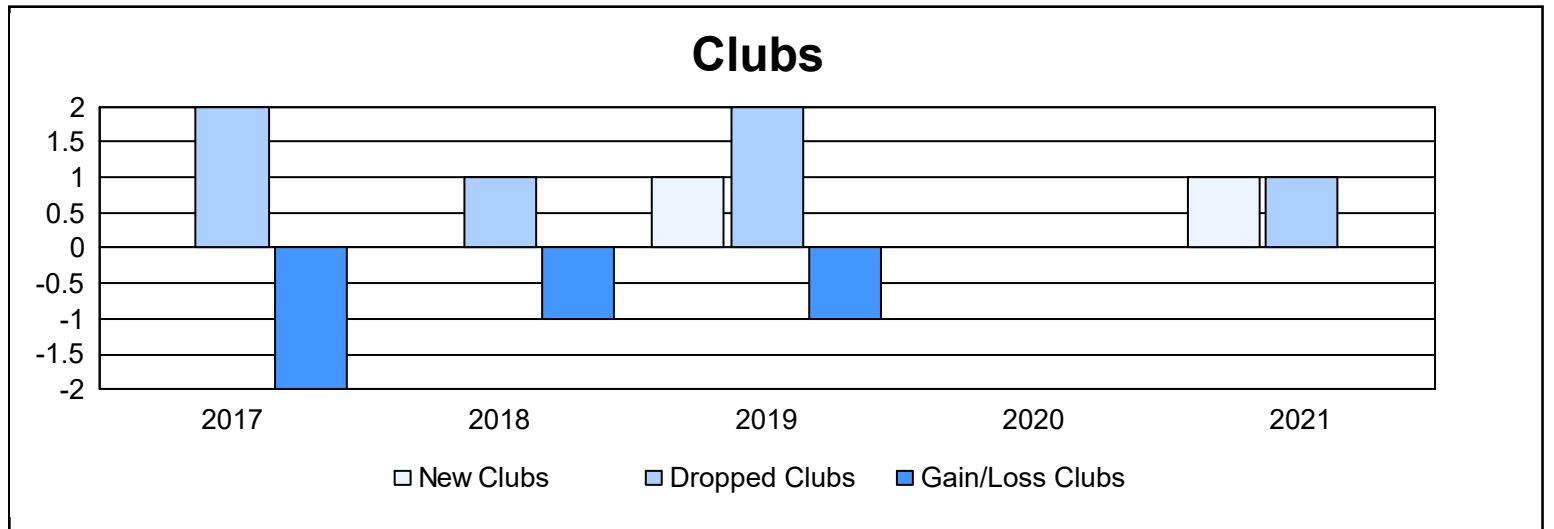

Year	New Clubs	Dropped Clubs	Gain/ Loss Clubs	New Members	Charter Members	Reinstate Members	Transfer Members	Total Member Added	Total Members Dropped	Gain/ Loss Members
2016-2017	0	2	-2	33	1	0	0	34	71	-37
2017-2018	0	1	-1	33	17	1	0	51	87	-36
2018-2019	1	2	-1	41	20	0	0	61	63	-2
2019-2020	0	0	0	49	3	1	0	53	66	-13
2020-2021	1	1	0	45	30	0	2	77	46	31
<b>Average</b>	<b>0</b>	<b>1</b>	<b>-1</b>	<b>40</b>	<b>14</b>	<b>0</b>	<b>0</b>	<b>55</b>	<b>67</b>	<b>-11</b>

### Membership Composition June 2021 Cumulative