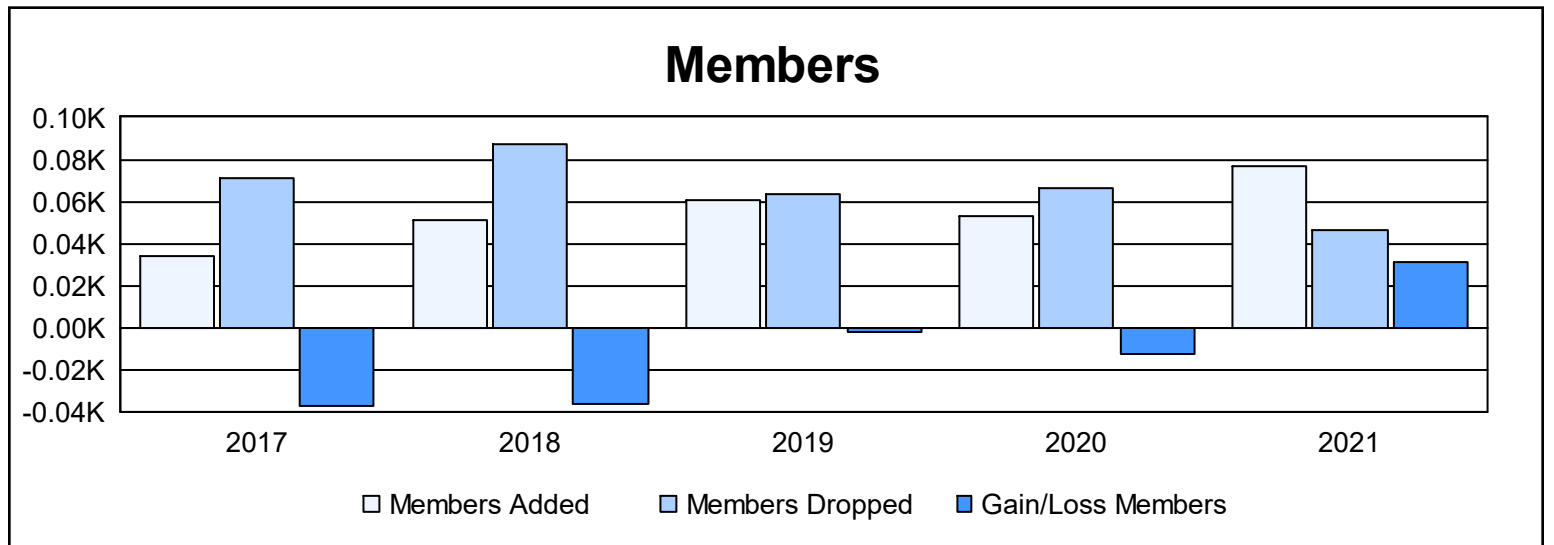

Year	New Clubs	Dropped Clubs	Gain/ Loss Clubs	New Members	Charter Members	Reinstate Members	Transfer Members	Total Member Added	Total Members Dropped	Gain/ Loss Members
2016-2017	0	2	-2	33	1	0	0	34	71	-37
2017-2018	0	1	-1	33	17	1	0	51	87	-36
2018-2019	1	2	-1	41	20	0	0	61	63	-2
2019-2020	0	0	0	49	3	1	0	53	66	-13
2020-2021	1	1	0	45	30	0	2	77	46	31
<b>Average</b>	<b>0</b>	<b>1</b>	<b>-1</b>	<b>40</b>	<b>14</b>	<b>0</b>	<b>0</b>	<b>55</b>	<b>67</b>	<b>-11</b>

### Membership Composition June 2021 Cumulative